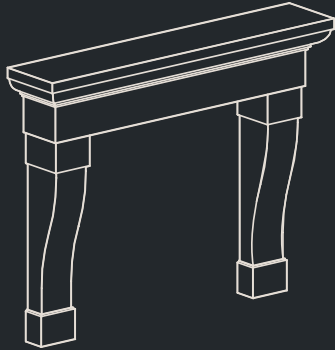

# KINDRED

OUTDOORS + SURROUNDS

**The Valentina ships pre-sealed with the following:**

- Stone Mantel & Legs
- Ledger Board & Screws for easy installation
- 3 Trim Panels in matching color & finish—
  - 1 @ 5" x 42"
  - 2 @ 5" x 35"
- Large Tube Color-Matched Caulking
- 3oz Bottle of Color Wash for touch-ups
- Large Tube of Adhesive Shims

## The Valentina™

Fireplace Surround

Fireplaces forged with the heritage of craftsmanship

Like an afternoon walk along a cypress-lined country road, this surround will imbue a sense of rustic Italian charm. The robust 13" deep mantel paired with two gently sloping pilasters completes its distinct presence.