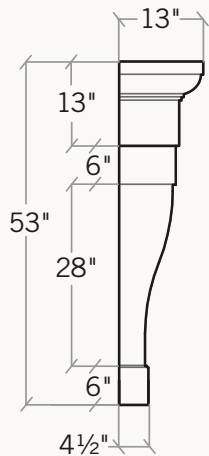

# KINDRED

OUTDOORS + SURROUNDS

**The Valentina ships pre-sealed with the following:**

- Stone Mantel & Legs
- Ledger Board & Screws for easy installation
- 3 Trim Panels in matching color & finish—
  - 1 @ 5" x 42"
  - 2 @ 5" x 35"
- Large Tube Color-Matched Caulking
- 3oz Bottle of Color Wash for touch-ups
- Large Tube of Adhesive Shims