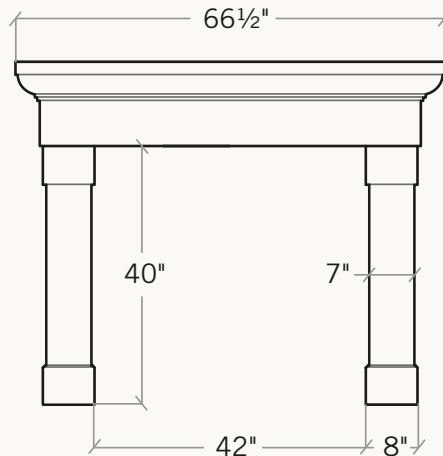

# KINDRED

OUTDOORS + SURROUNDS

**The Valentina ships pre-sealed with the following:**

- Stone Mantel & Legs
- Ledger Board & Screws for easy installation
- 3 Trim Panels in matching color & finish—
  - 1 @ 5" x 42"
  - 2 @ 5" x 35"
- Large Tube Color-Matched Caulking
- 3oz Bottle of Color Wash for touch-ups
- Large Tube of Adhesive Shims

## The Valentina™

Fireplace Surround

Fireplaces forged with the heritage of craftsmanship

Like an afternoon walk along a cypress-lined country road, this surround will imbue a sense of rustic Italian charm. The robust 13" deep mantel paired with two gently sloping pilasters completes its distinct presence.