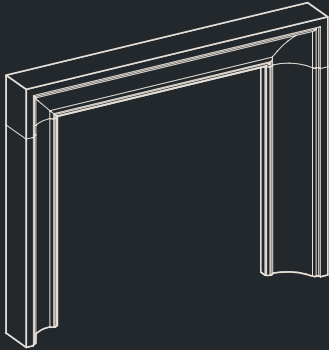

# KINDRED

OUTDOORS + SURROUNDS

**The Soho Boutique ships *pre-sealed* with the following:**

Stone Mantel & Legs

Ledge Board & Screws  
*for easy installation*

3 Trim Panels *in matching color & finish*—

1 @ 5" x 42"

2 @ 5" x 35"

Large Tube Color-Matched  
Caulking

3oz Bottle of Color Wash  
*for touch-ups*

Large Tube of Adhesive  
Shims

## The Soho Boutique™

Fireplace Surround

Fireplaces forged  
with the heritage of  
craftsmanship

As the name implies, The Soho "Boutique" is a smaller-scaled fireplace surround, yet its clean lines imply a sense of luxury and timeless style. Pair with a linear form of stone or brick for a perfect match.