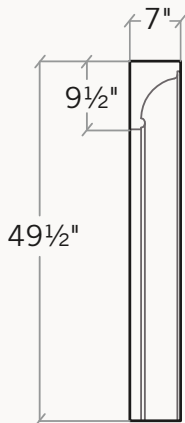

# KINDRED

OUTDOORS + SURROUNDS

**The Soho Boutique ships *pre-sealed* with the following:**

Stone Mantel & Legs

Ledge Board & Screws  
*for easy installation*

3 Trim Panels *in matching color & finish*—

1 @ 5" x 42"

2 @ 5" x 35"

Large Tube Color-Matched  
Caulking

3oz Bottle of Color Wash  
*for touch-ups*

Large Tube of Adhesive  
Shims