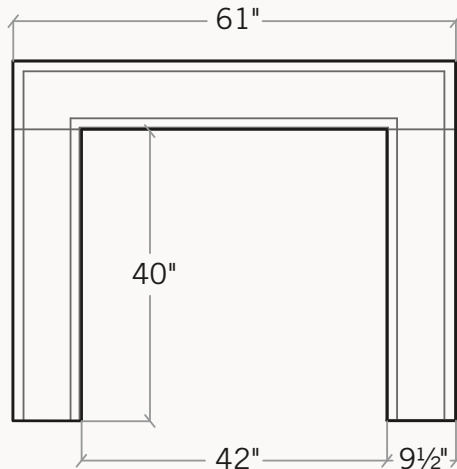

# KINDRED

OUTDOORS + SURROUNDS

**The Soho Boutique ships *pre-sealed* with the following:**

Stone Mantel & Legs

Ledge Board & Screws  
*for easy installation*

3 Trim Panels *in matching color & finish*—

1 @ 5" x 42"

2 @ 5" x 35"

Large Tube Color-Matched  
Caulking

3oz Bottle of Color Wash  
*for touch-ups*

Large Tube of Adhesive  
Shims