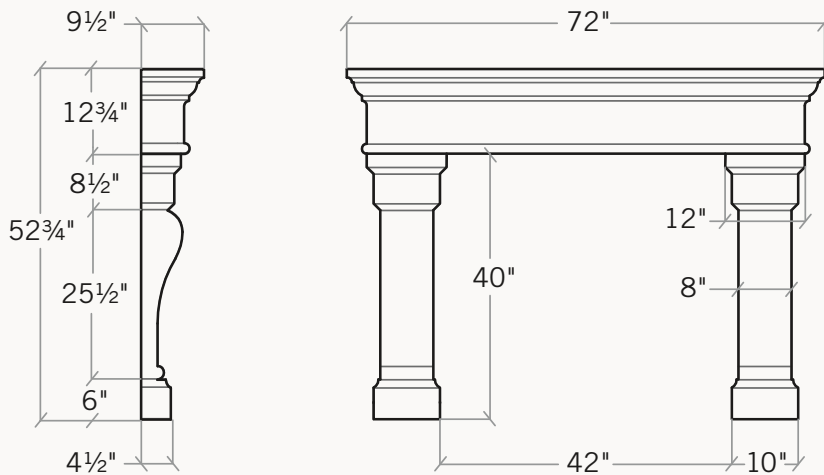

KINDRED

OUTDOORS + SURROUNDS

The Sofia ships pre-sealed with the following:

- Stone Mantel & Legs
- Ledge Board & Screws for easy installation
- 3 Trim Panels in matching color & finish—
 - 1 @ 5" x 42"
 - 2 @ 5" x 35"
- Large Tube Color-Matched Caulking
- 3oz Bottle of Color Wash for touch-ups
- Large Tube of Adhesive Shims