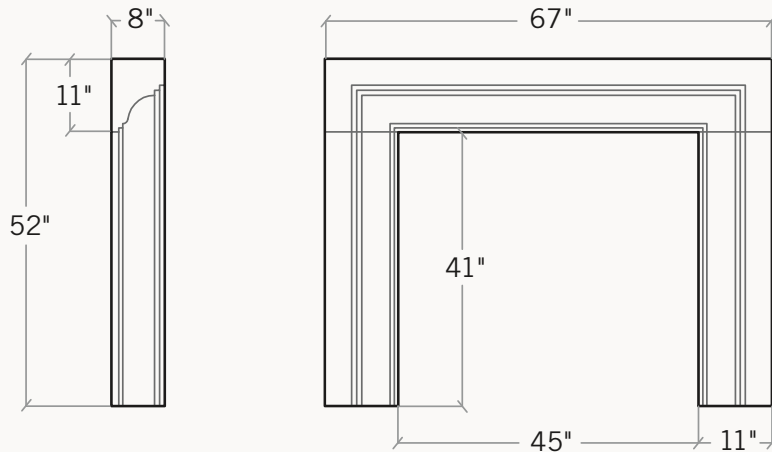

KINDRED

OUTDOORS + SURROUNDS

The Giada ships pre-sealed with the following:

- Stone Mantel & Legs
- Ledger Board & Screws for easy installation
- 3 Trim Panels in matching color & finish—
 - 1 @ 5" x 45"
 - 2 @ 5" x 36"
- Large Tube Color-Matched Caulking
- 3oz Bottle of Color Wash for touch-ups
- Large Tube of Adhesive Shims