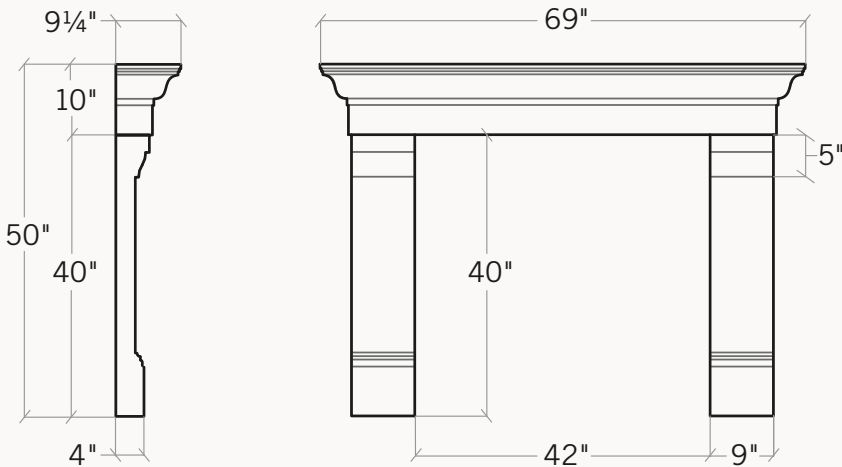

# KINDRED

OUTDOORS + SURROUNDS

**The Florentina ships pre-sealed with the following:**

- Stone Mantel & Legs
- Ledger Board & Screws for easy installation
- 3 Trim Panels in matching color & finish—
  - 1 @ 5" x 42"
  - 2 @ 5" x 35"
- Large Tube Color-Matched Caulking
- 3oz Bottle of Color Wash for touch-ups
- Large Tube of Adhesive Shims

## The Florentina™

Fireplace Surround

Fireplaces forged  
with the heritage of  
craftsmanship

The classical shape of The Florentina creates the perfect frame for a wide variety of fireplace settings. The 9" mantel depth provides ample area to stylize to your specific interior design.