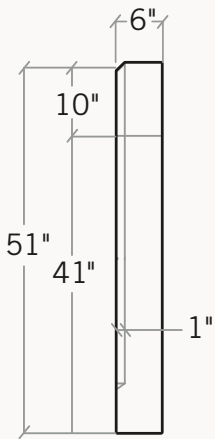

KINDRED

OUTDOORS + SURROUNDS

The Dylan ships pre-sealed with the following:

- Stone Mantel & Legs
- Ledger Board & Screws for easy installation
- 3 Trim Panels in matching color & finish—
 - 1 @ 5" x 46"
 - 2 @ 5" x 36"
- Large Tube Color-Matched Caulking
- 3oz Bottle of Color Wash for touch-ups
- Large Tube of Adhesive Shims