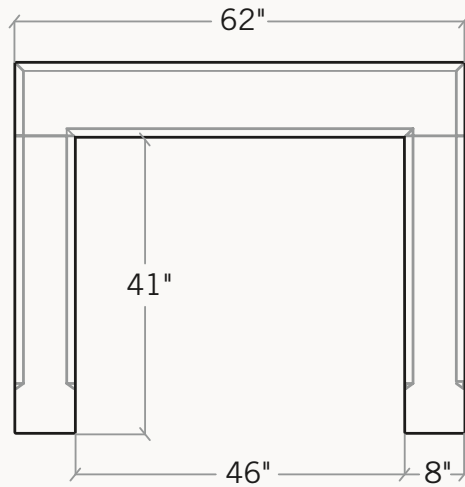

KINDRED

OUTDOORS + SURROUNDS

The Dylan ships pre-sealed with the following:

- Stone Mantel & Legs
- Ledger Board & Screws for easy installation
- 3 Trim Panels in matching color & finish—
 - 1 @ 5" x 46"
 - 2 @ 5" x 36"
- Large Tube Color-Matched Caulking
- 3oz Bottle of Color Wash for touch-ups
- Large Tube of Adhesive Shims