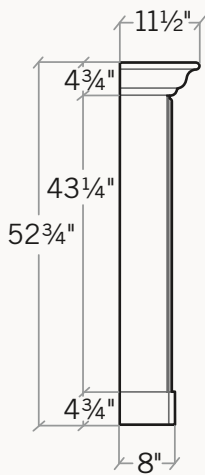

KINDRED

OUTDOORS + SURROUNDS

The Carmela ships pre-sealed with the following:

- Stone Mantel & Legs
- Ledge Board & Screws for easy installation
- 3 Trim Panels in matching color & finish—
 - 1 @ 5" x 45"
 - 2 @ 5" x 35"
- Large Tube Color-Matched Caulking
- 3oz Bottle of Color Wash for touch-ups
- Large Tube of Adhesive Shims

The Carmela™

Fireplace Surround

Fireplaces forged with the heritage of craftsmanship

The Carmela is layered with visual interest beginning with its plinth block foundation and linear legs framed with a unique bull nose detail. The 11.5" depth mantel provides ample space for decor.