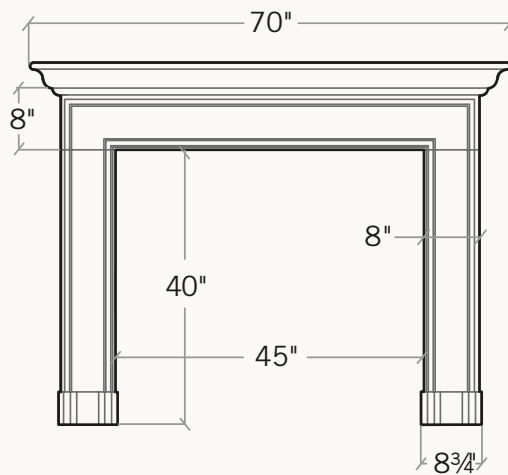

KINDRED

OUTDOORS + SURROUNDS

The Carmela ships pre-sealed with the following:

- Stone Mantel & Legs
- Ledge Board & Screws for easy installation
- 3 Trim Panels in matching color & finish—
 - 1 @ 5" x 45"
 - 2 @ 5" x 35"
- Large Tube Color-Matched Caulking
- 3oz Bottle of Color Wash for touch-ups
- Large Tube of Adhesive Shims

The Carmela™

Fireplace Surround

Fireplaces forged with the heritage of craftsmanship

The Carmela is layered with visual interest beginning with its plinth block foundation and linear legs framed with a unique bull nose detail. The 11.5" depth mantel provides ample space for decor.