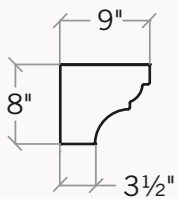

KINDRED

OUTDOORS + SURROUNDS

The Martino™

Mantel Shelf

Fireplaces forged
with the heritage of
craftsmanship

Strong lines and crisp curves make this versatile mantel shelf especially stunning in a modern home. Available in either 48" or 60" lengths and in all the Kindred Fireplace Surround colors and finishes.