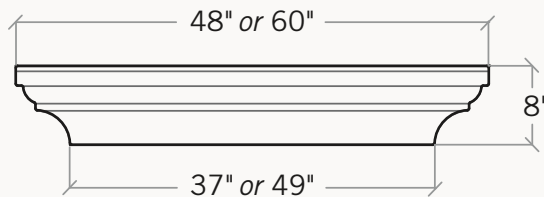

KINDRED

OUTDOORS + SURROUNDS

The Martino™

Mantel Shelf

Fireplaces forged
with the heritage of
craftsmanship

Strong lines and crisp curves make this versatile mantel shelf especially stunning in a modern home. Available in either 48" or 60" lengths and in all the Kindred Fireplace Surround colors and finishes.