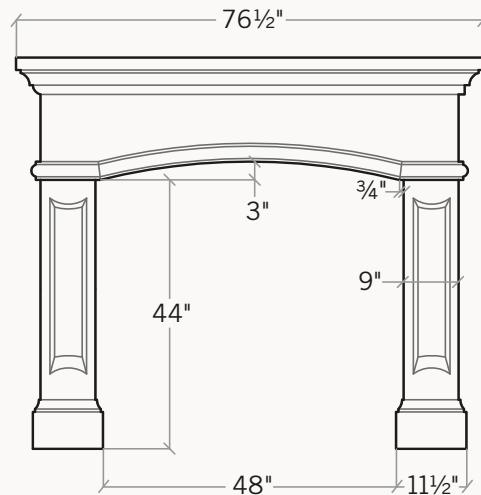

# KINDRED

OUTDOORS + SURROUNDS

**The Annalisa ships pre-sealed with the following:**

- Stone Mantel & Legs
- Ledge Board & Screws for easy installation
- 3 Trim Panels in matching color & finish—
  - 1 @ 8" x 50.5"
  - 2 @ 5" x 39"
- Large Tube Color-Matched Caulking
- 3oz Bottle of Color Wash for touch-ups
- Large Tube of Adhesive Shims