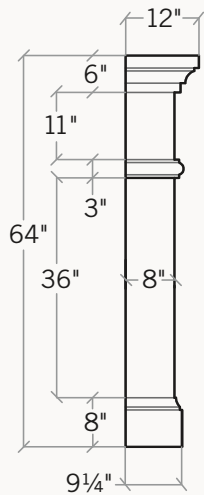

# KINDRED

OUTDOORS + SURROUNDS

**The Annalisa ships pre-sealed with the following:**

- Stone Mantel & Legs
- Ledge Board & Screws for easy installation
- 3 Trim Panels in matching color & finish—
  - 1 @ 8" x 50.5"
  - 2 @ 5" x 39"
- Large Tube Color-Matched Caulking
- 3oz Bottle of Color Wash for touch-ups
- Large Tube of Adhesive Shims