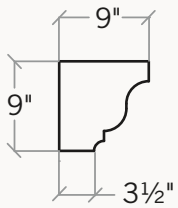

## The Angelo™ Mantel Shelf

Fireplaces forged  
with the heritage of  
craftsmanship

Sweeping curves make this shelf an elegant mantel to grace any home. Available in either 48" or 60" lengths and in all the Kindred Fireplace Surround colors and finishes.