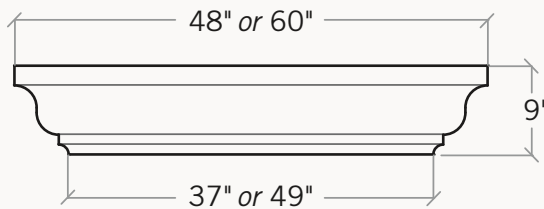

## The Angelo™ Mantel Shelf

Fireplaces forged  
with the heritage of  
craftsmanship

Sweeping curves make this shelf an elegant mantel to grace any home. Available in either 48" or 60" lengths and in all the Kindred Fireplace Surround colors and finishes.